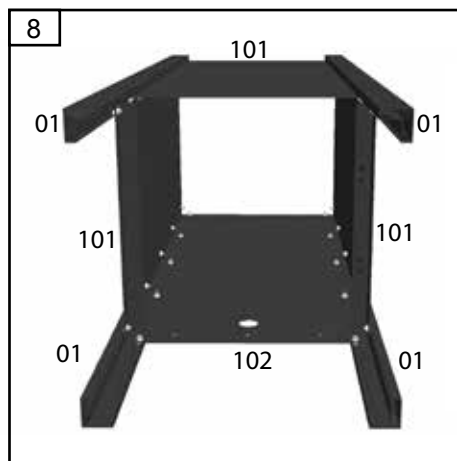

B

x2

1

Diagram 1 shows the assembly of the panel (101) with corner brackets (78) and screws (79). The screws are used to secure the brackets to the panel.

2a

2b

Diagrams 2a and 2b show the assembly of the panel (101) with side brackets (01) and screws (79). The screws are used to secure the brackets to the panel.

3

Diagram 3 shows the assembly of the panel (101) with a side bracket (04) and a corner bracket (01). The brackets are used to secure the panel to the frame.

Drivhustilbehør - Gewächshauszubehör Greenhouse accessories - Accessoires de serre