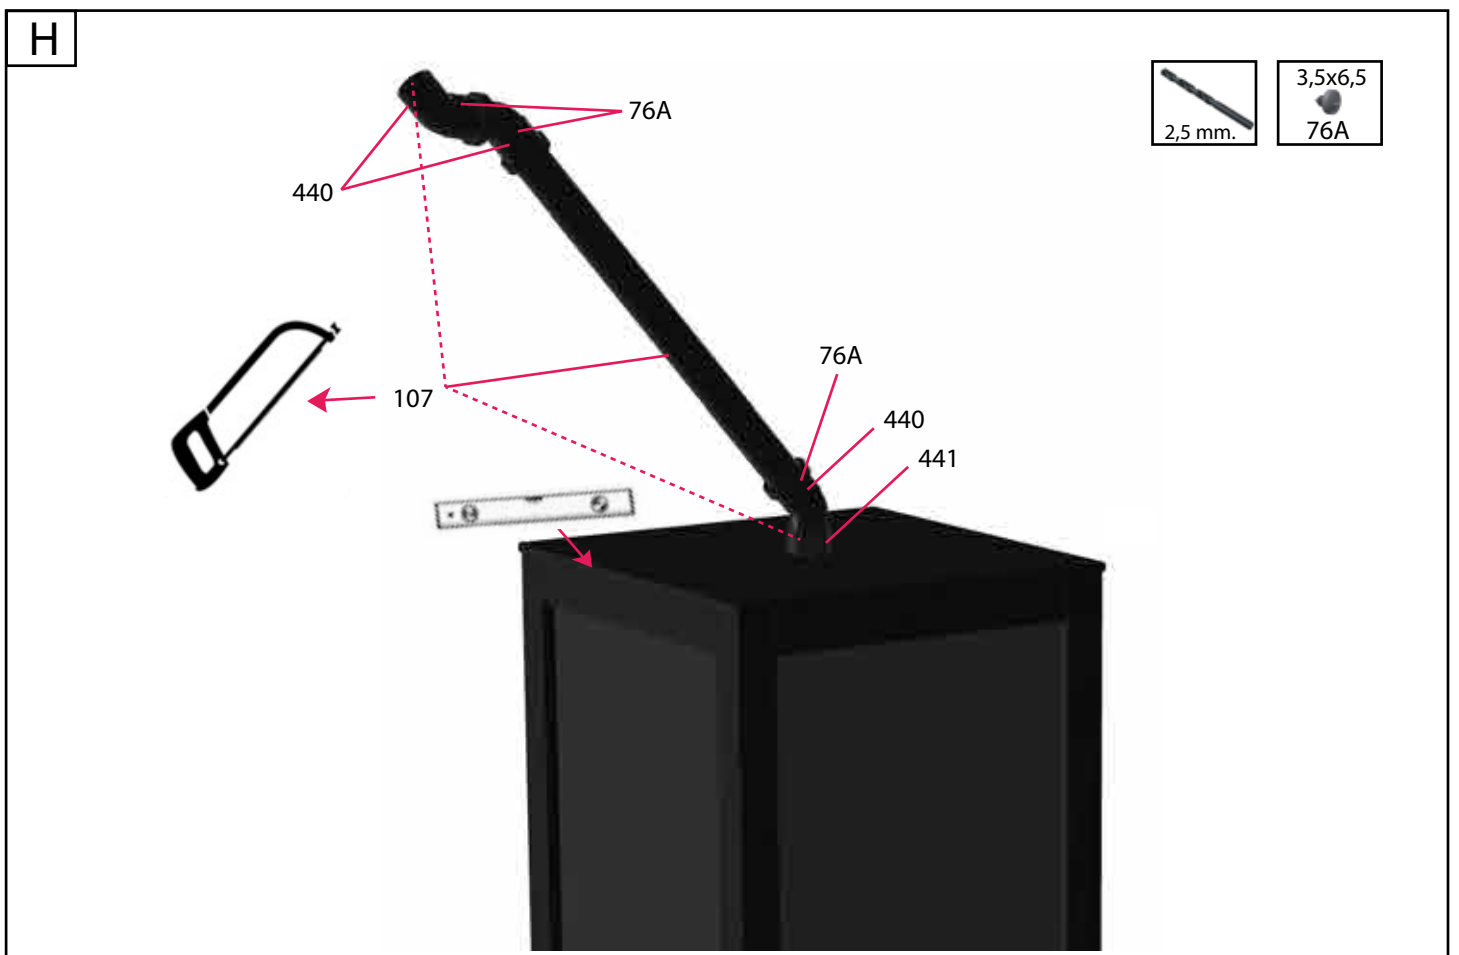

Drivhustilbehør - Gewächshauszubehör
Greenhouse accessories - Accessoires de serre