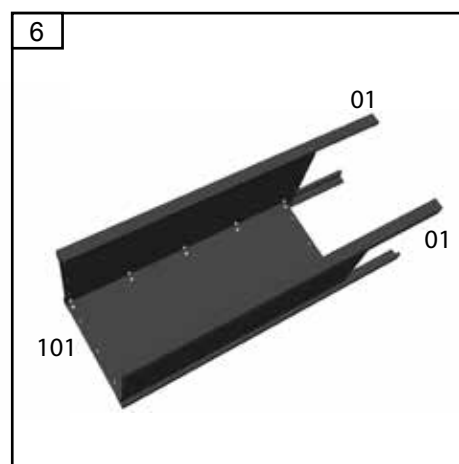

Drivhustilbehør - Gewächshauszubehör Greenhouse accessories - Accessoires de serre

A

	#	mm	
	01	1270	4
	02	361	8
	03	415	2
	04	400	2
	101	980x400	3
	102	980x400	1
	103	459x459	1
	78		72
	79		72
	280		72
	104		1
	105		1
	440		3
	107	1250	1
	441		1
	76A	3,5x6,5	8

B

x2

1

Diagram 1 shows the assembly of the panel (101) with corner brackets (78) and screws (79). The screws are used to secure the brackets to the panel.

2a

2b

Diagrams 2a and 2b show the assembly of the panel (101) with side brackets (01) and screws (79). The screws are used to secure the brackets to the panel.

3

Diagram 3 shows the assembly of the panel (101) with a side bracket (04) and a corner bracket (01). The brackets are used to secure the panel to the frame.

Drivhustilbehør - Gewächshauszubehör Greenhouse accessories - Accessoires de serre