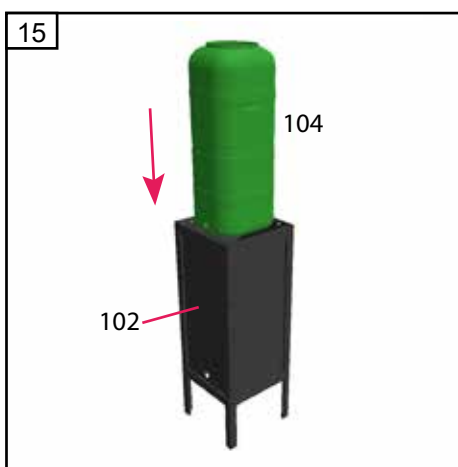

Drivhustilbehør - Gewächshauszubehör
Greenhouse accessories - Accessoires de serre