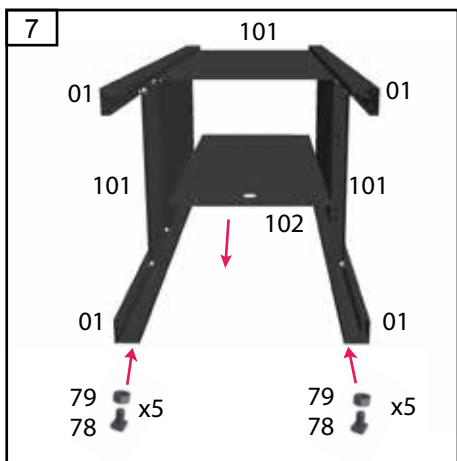

Drivhustilbehør - Gewächshauszubehör Greenhouse accessories - Accessoires de serre

A

	#	mm	
	01	1270	4
	02	361	8
	03	415	2
	04	400	2
	101	980x400	3
	102	980x400	1
	103	459x459	1
	78		72
	79		72
	280		72
	104		1
	105		1
	440		3
	107	1250	1
	441		1
	76A	3,5x6,5	8

B

x2

1

Diagram 1 shows the assembly of the panel (101) with corner brackets (78) and screws (79). The screws are used to secure the brackets to the panel.

2a

2b

Diagrams 2a and 2b show the assembly of the panel (101) with side brackets (01) and screws (79). The screws are used to secure the brackets to the panel.

3

Diagram 3 shows the assembly of the panel (101) with a side bracket (04) and a corner bracket (01). The brackets are used to secure the panel to the frame.

Drivhustilbehør - Gewächshauszubehör Greenhouse accessories - Accessoires de serre