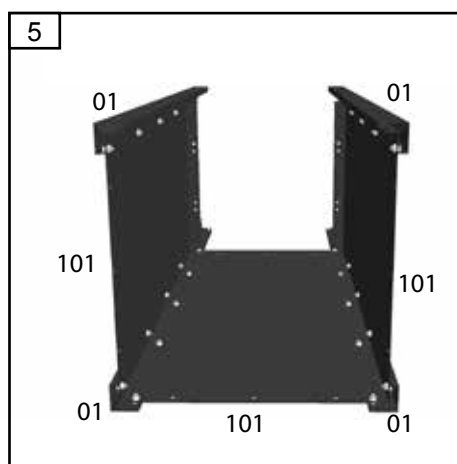

Drivhustilbehør - Gewächshauszubehör Greenhouse accessories - Accessoires de serre

A

	#	mm	
	01	1270	4
	02	361	8
	03	415	2
	04	400	2
	101	980x400	3
	102	980x400	1
	103	459x459	1
	78		72
	79		72
	280		72
	104		1
	105		1
	440		3
	107	1250	1
	441		1
	76A	3,5x6,5	8

B

x2

1

Diagram 1 shows the assembly of the panel (101) with corner brackets (78) and screws (79). The screws are used to secure the brackets to the panel.

2a

2b

Diagrams 2a and 2b show the assembly of the panel (101) with side brackets (01) and screws (79). The screws are used to secure the brackets to the panel.

3

Diagram 3 shows the assembly of the panel (101) with a side bracket (04) and a corner bracket (01). The brackets are used to secure the panel to the frame.

Drivhustilbehør - Gewächshauszubehör Greenhouse accessories - Accessoires de serre