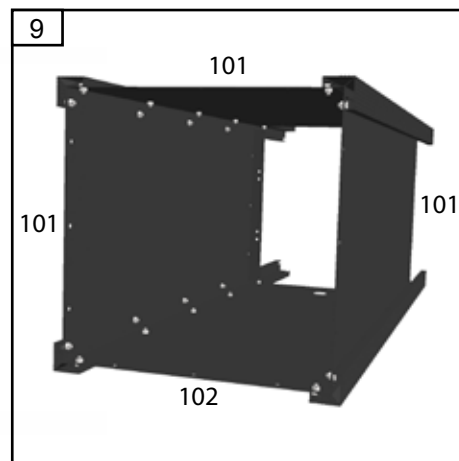

Drivhustilbehør - Gewächshauszubehör Greenhouse accessories - Accessoires de serre

A

	#	mm	
	01	1270	4
	02	361	8
	03	415	2
	04	400	2
	101	980x400	3
	102	980x400	1
	103	459x459	1
	78		72
	79		72
	280		72
	104		1
	105		1
	440		3
	107	1250	1
	441		1
	76A	3,5x6,5	8

B

x2

1

Diagram 1 shows the assembly of the panel (101) with corner brackets (78) and screws (79). The screws are used to secure the brackets to the panel.

2a

2b

Diagrams 2a and 2b show the assembly of the panel (101) with side brackets (01) and screws (79). The screws are used to secure the brackets to the panel.

3

Diagram 3 shows the assembly of the panel (101) with a side bracket (04) and a corner bracket (01). The brackets are used to secure the panel to the frame.

Drivhustilbehør - Gewächshauszubehör Greenhouse accessories - Accessoires de serre