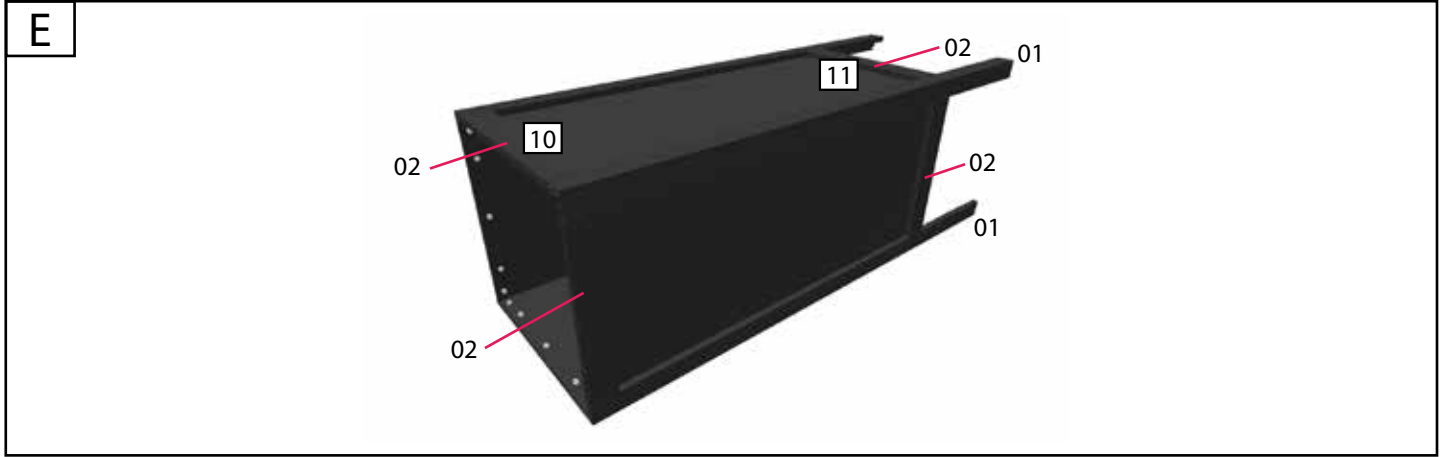

Drivhustilbehør - Gewächshauszubehör
Greenhouse accessories - Accessoires de serre