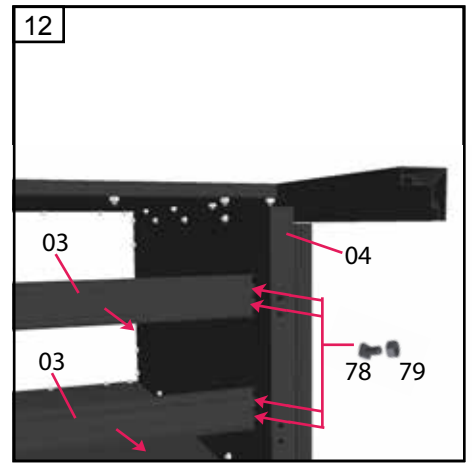

Drivhustilbehør - Gewächshauszubehör
Greenhouse accessories - Accessoires de serre