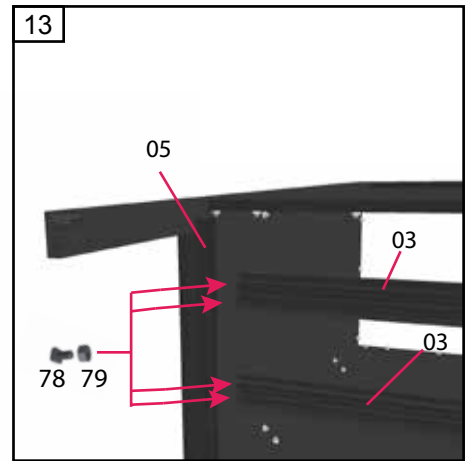

Drivhustilbehør - Gewächshauszubehör
Greenhouse accessories - Accessoires de serre