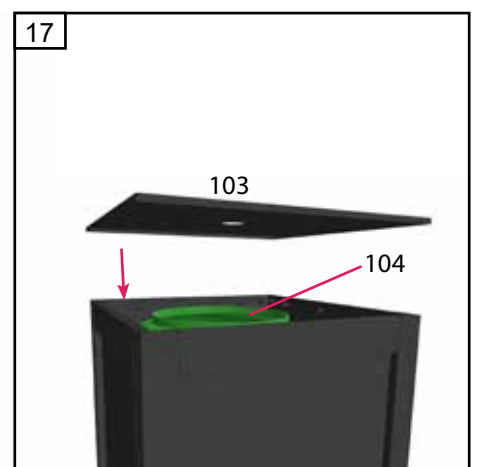

Drivhustilbehør - Gewächshauszubehör
Greenhouse accessories - Accessoires de serre