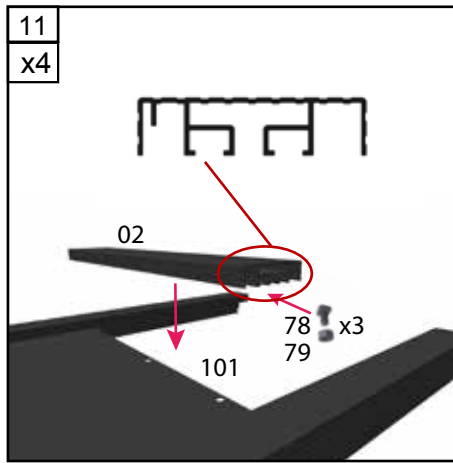

Drivhustilbehør - Gewächshauszubehör
Greenhouse accessories - Accessoires de serre