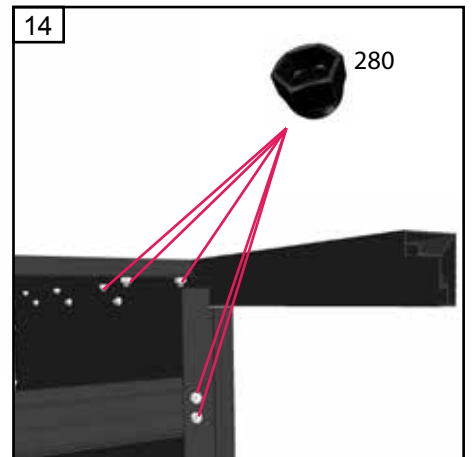

Drivhustilbehør - Gewächshauszubehör
Greenhouse accessories - Accessoires de serre