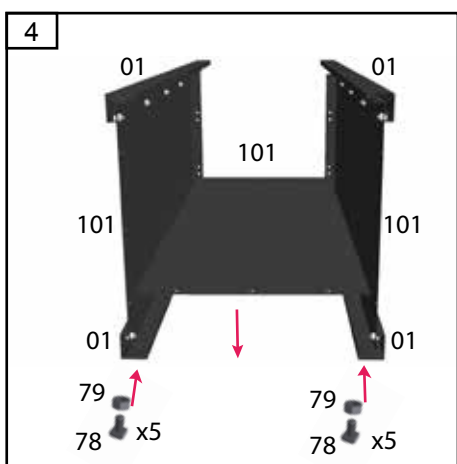

Drivhustilbehør - Gewächshauszubehör Greenhouse accessories - Accessoires de serre

A

	#	mm	
	01	1270	4
	02	361	8
	03	415	2
	04	400	2
	101	980x400	3
	102	980x400	1
	103	459x459	1
	78		72
	79		72
	280		72
	104		1
	105		1
	440		3
	107	1250	1
	441		1
	76A	3,5x6,5	8

B

x2

1

Diagram 1 shows the assembly of the panel (101) with corner brackets (78) and screws (79). The screws are used to secure the brackets to the panel.

2a

2b

Diagrams 2a and 2b show the assembly of the panel (101) with side brackets (01) and screws (79). The screws are used to secure the brackets to the panel.

3

Diagram 3 shows the assembly of the panel (101) with a side bracket (04) and a corner bracket (01). The brackets are used to secure the panel to the frame.

Drivhustilbehør - Gewächshauszubehör Greenhouse accessories - Accessoires de serre