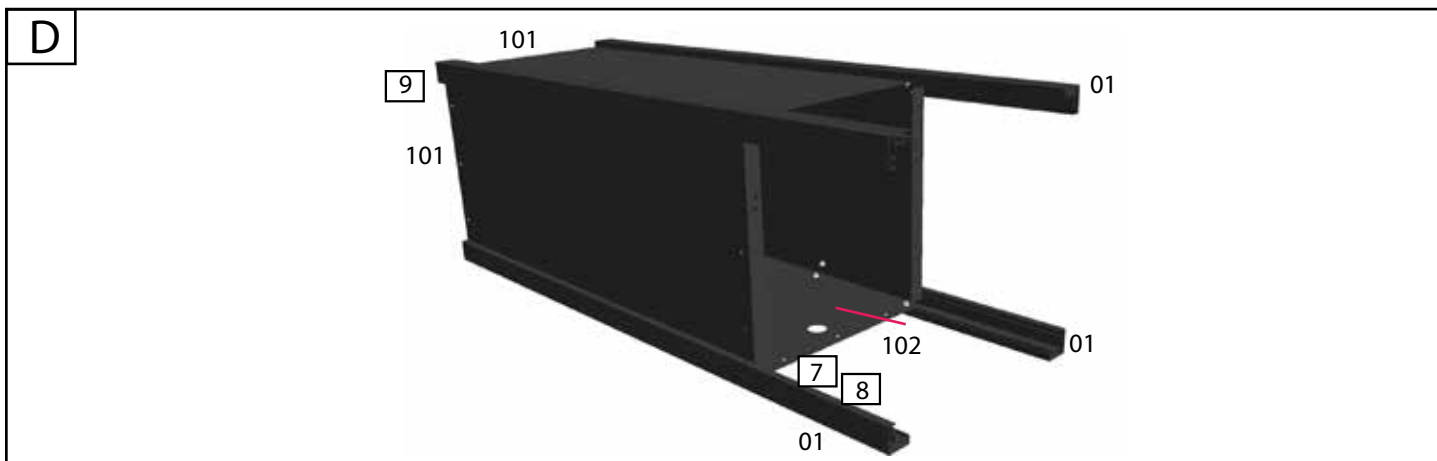

B

x2

1

Diagram 1 shows the assembly of the panel (101) with corner brackets (78) and screws (79). The screws are used to secure the brackets to the panel.

2a

2b

Diagrams 2a and 2b show the assembly of the panel (101) with side brackets (01) and screws (79). The screws are used to secure the brackets to the panel.

3

Diagram 3 shows the assembly of the panel (101) with a side bracket (04) and a corner bracket (01). The brackets are used to secure the panel to the frame.

Drivhustilbehør - Gewächshauszubehör Greenhouse accessories - Accessoires de serre