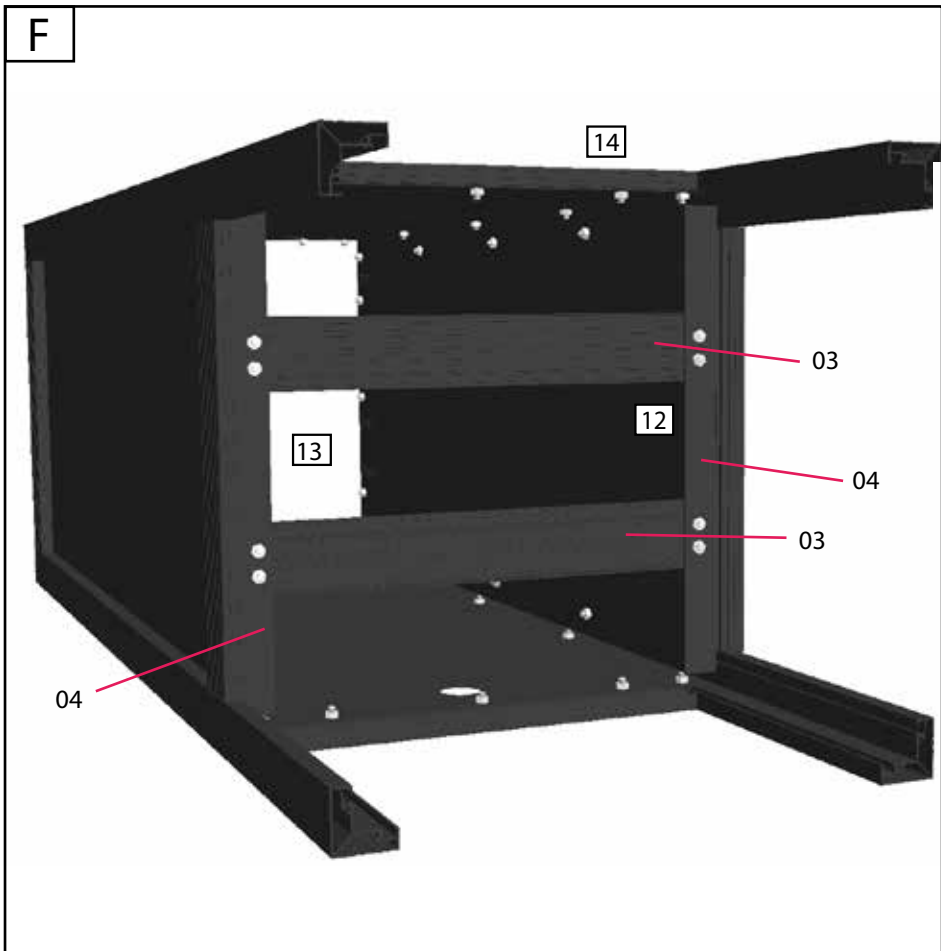

Drivhustilbehør - Gewächshauszubehör
Greenhouse accessories - Accessoires de serre