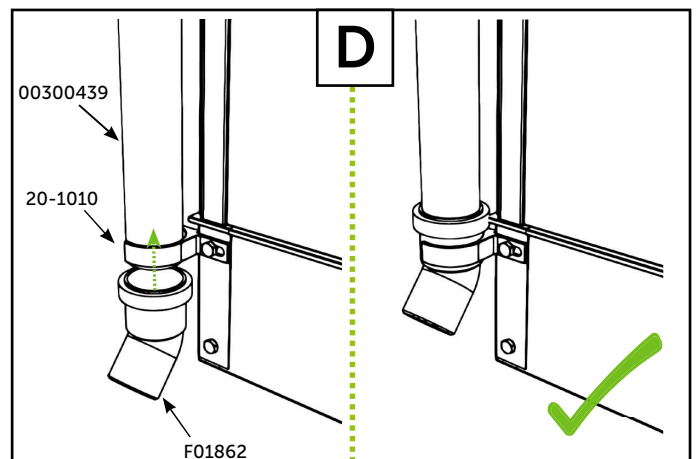

Qube Lean-to

Nedløbsrør - Downpipes - Fallrohre

Halls
Greenhouses

Nedløbsrør - Downpipes - Fallrohre

Nedløbsrør - Downpipes - Fallrohre

Halls
Greenhouses

This product is delivered by a company in the Juliana Group - www.juliana.com