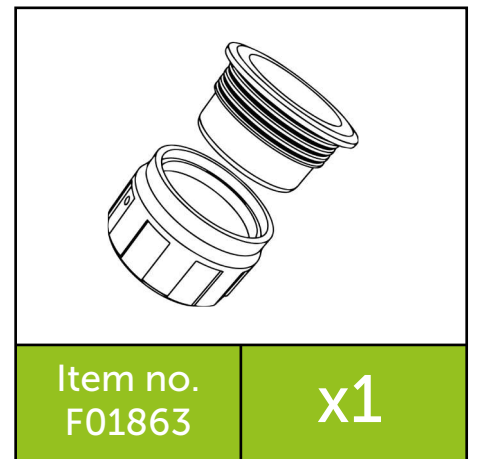

Qube Lean-to

Nedløbsrør - Downpipes - Fallrohre

Halls
Greenhouses

Nedløbsrør - Downpipes - Fallrohre

Nedløbsrør - Downpipes - Fallrohre

Halls
Greenhouses

This product is delivered by a company in the Juliana Group - www.juliana.com