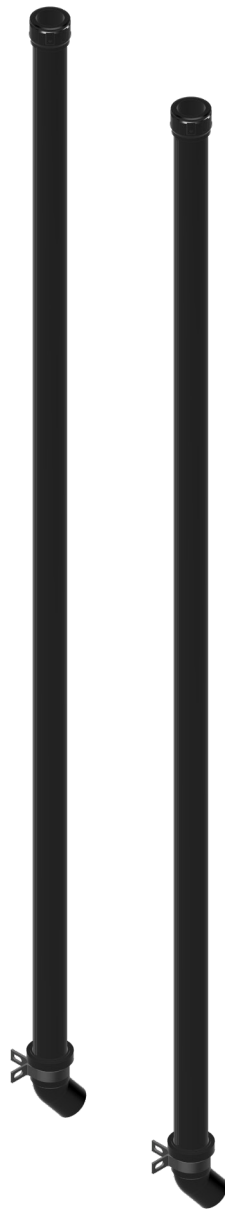

Qube Lean-to

Nedløbsrør - Downpipes - Fallrohre

Halls
Greenhouses

Nedløbsrør - Downpipes - Fallrohre

Nedløbsrør - Downpipes - Fallrohre

Halls
Greenhouses

This product is delivered by a company in the Juliana Group - www.juliana.com