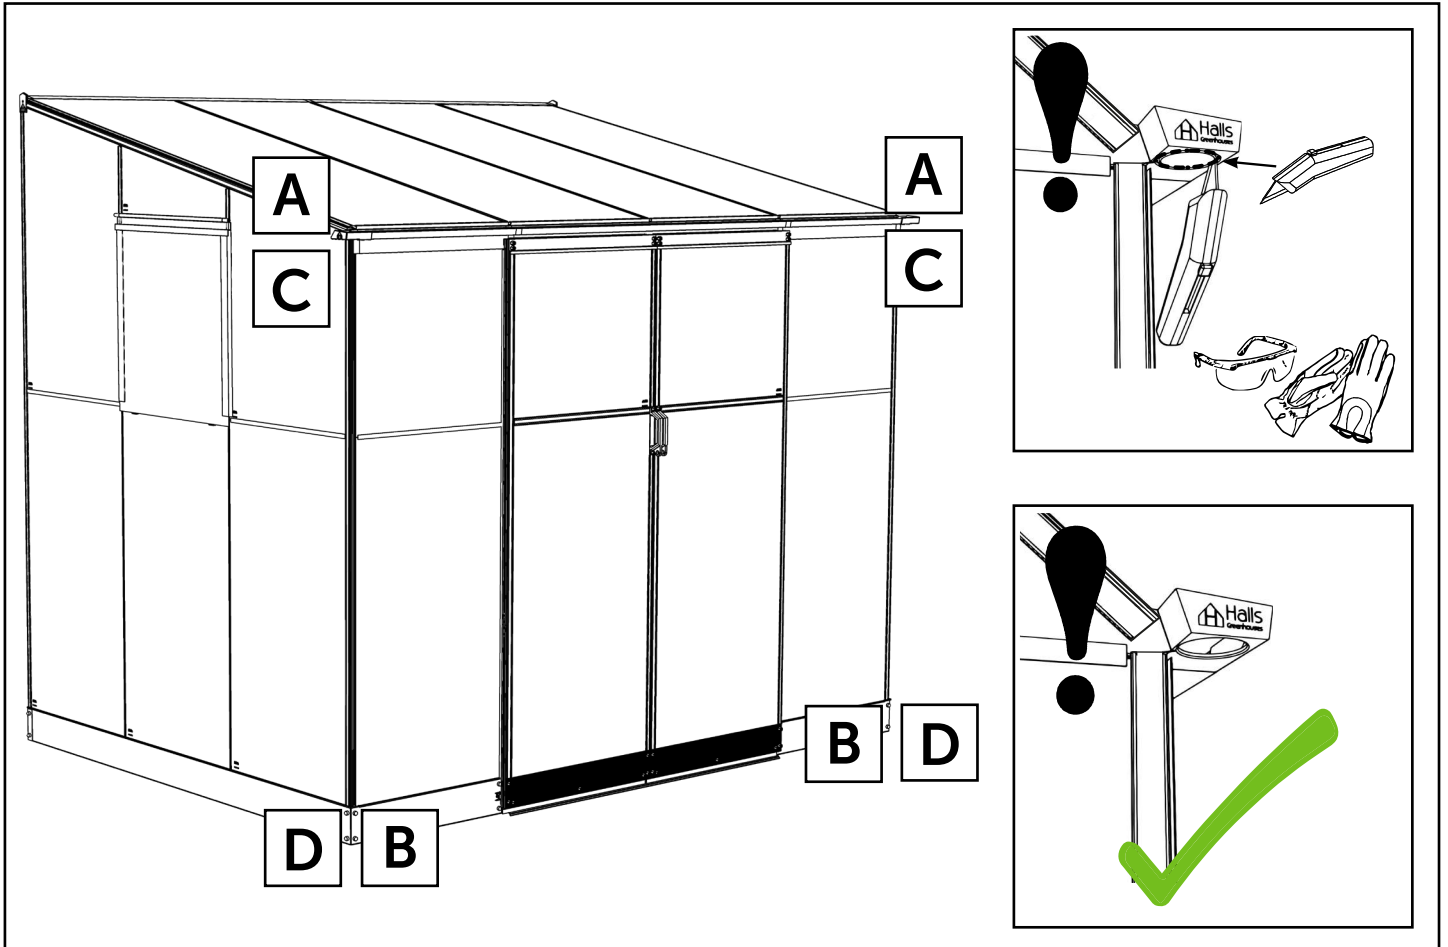

Qube Lean-to

Nedløbsrør - Downpipes - Fallrohre

Halls
Greenhouses

Nedløbsrør - Downpipes - Fallrohre

Nedløbsrør - Downpipes - Fallrohre

Halls
Greenhouses

This product is delivered by a company in the Juliana Group - www.juliana.com