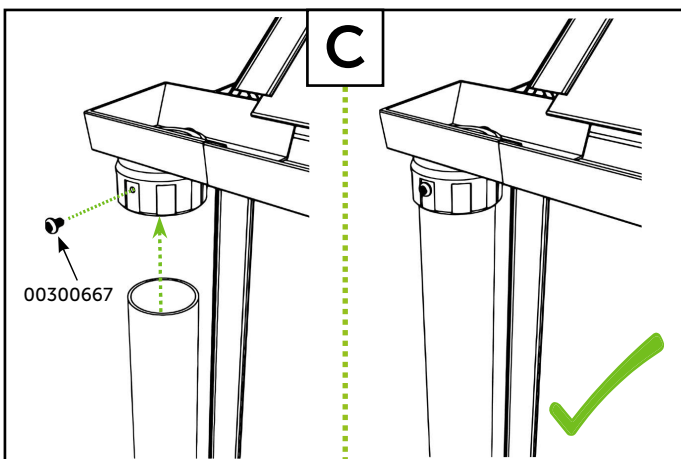

Qube Lean-to

Nedløbsrør - Downpipes - Fallrohre

Halls
Greenhouses

Nedløbsrør - Downpipes - Fallrohre

Nedløbsrør - Downpipes - Fallrohre

Halls
Greenhouses

This product is delivered by a company in the Juliana Group - www.juliana.com