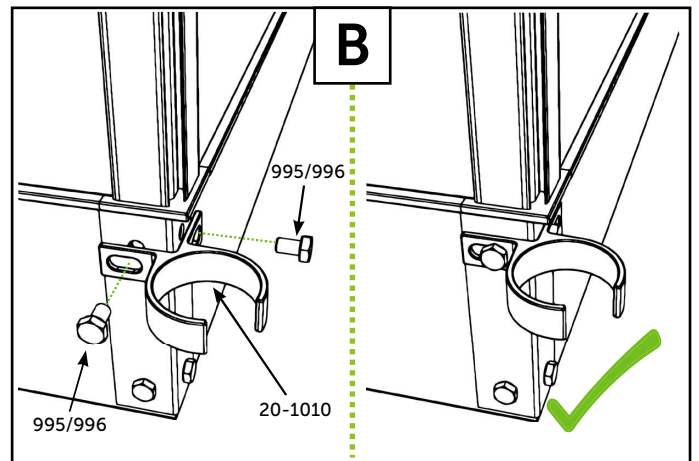

Qube Lean-to

Nedløbsrør - Downpipes - Fallrohre

Halls
Greenhouses

Nedløbsrør - Downpipes - Fallrohre

Nedløbsrør - Downpipes - Fallrohre

Halls
Greenhouses

This product is delivered by a company in the Juliana Group - www.juliana.com