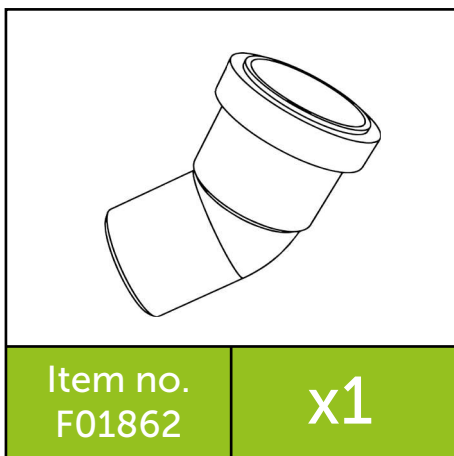

Qube Lean-to

Nedløbsrør - Downpipes - Fallrohre

Halls
Greenhouses

Nedløbsrør - Downpipes - Fallrohre

Nedløbsrør - Downpipes - Fallrohre

Halls
Greenhouses

This product is delivered by a company in the Juliana Group - www.juliana.com