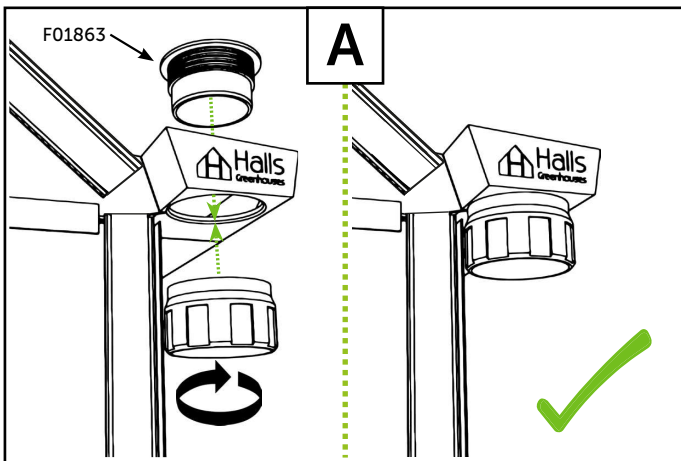

Qube Lean-to

Nedløbsrør - Downpipes - Fallrohre

Halls
Greenhouses

Nedløbsrør - Downpipes - Fallrohre

Nedløbsrør - Downpipes - Fallrohre

Halls
Greenhouses

This product is delivered by a company in the Juliana Group - www.juliana.com